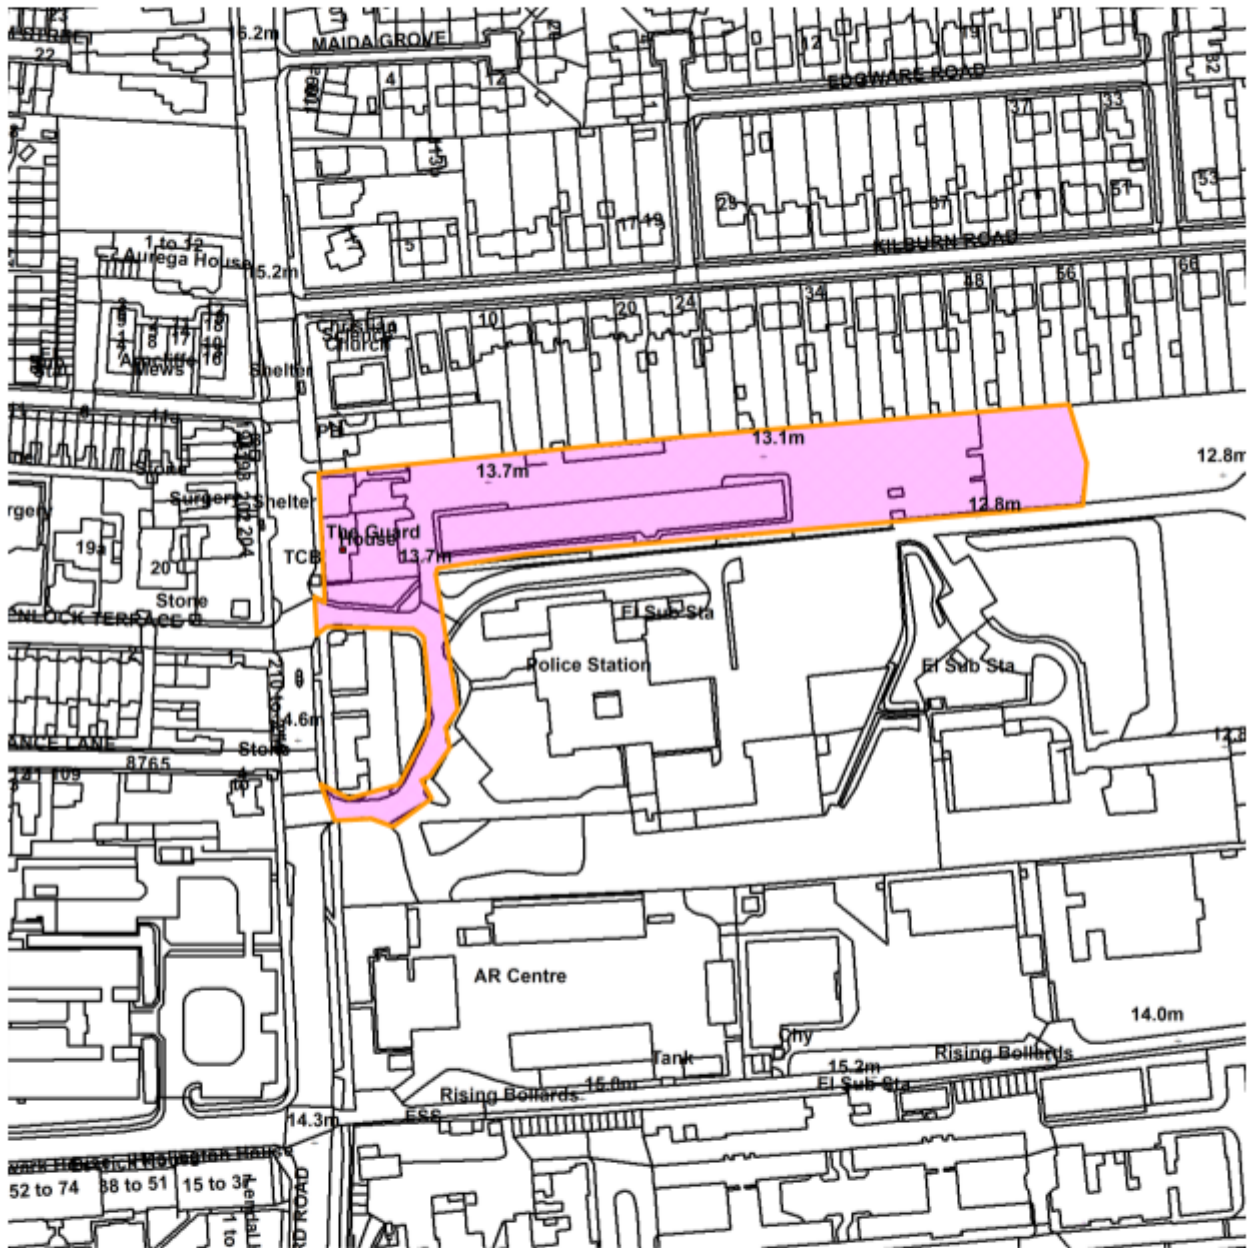

19/00603/FULM

Frederick House, Fulford Road

Scale : 1:2147

Reproduced from the Ordnance Survey map with the permission of the Controller of Her Majesty's Stationery Office © Crown Copyright 2000.

Unauthorised reproduction infringes Crown Copyright and may lead to prosecution or civil proceedings.

Produced using ESRI (UK)'s MapExplorer 2.0 - <http://www.esriuk.com>

<b>Organisation</b>	City of York Council
<b>Department</b>	Economy & Place
<b>Comments</b>	Site Location Plan
<b>Date</b>	08 October 2019
<b>SLA Number</b>	